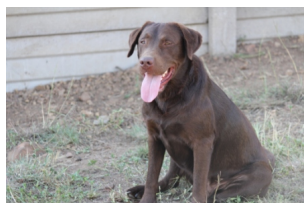

More on Gunther

Written by Ronel

Monday, 07 March 2011 00:00 - Last Updated Sunday, 18 January 2015 11:57

Meet our Labrador Retriever Dog Family - Gunther

Meet Gunther, our chocolate Labrador Retriever male.

He comes from great blood lines.